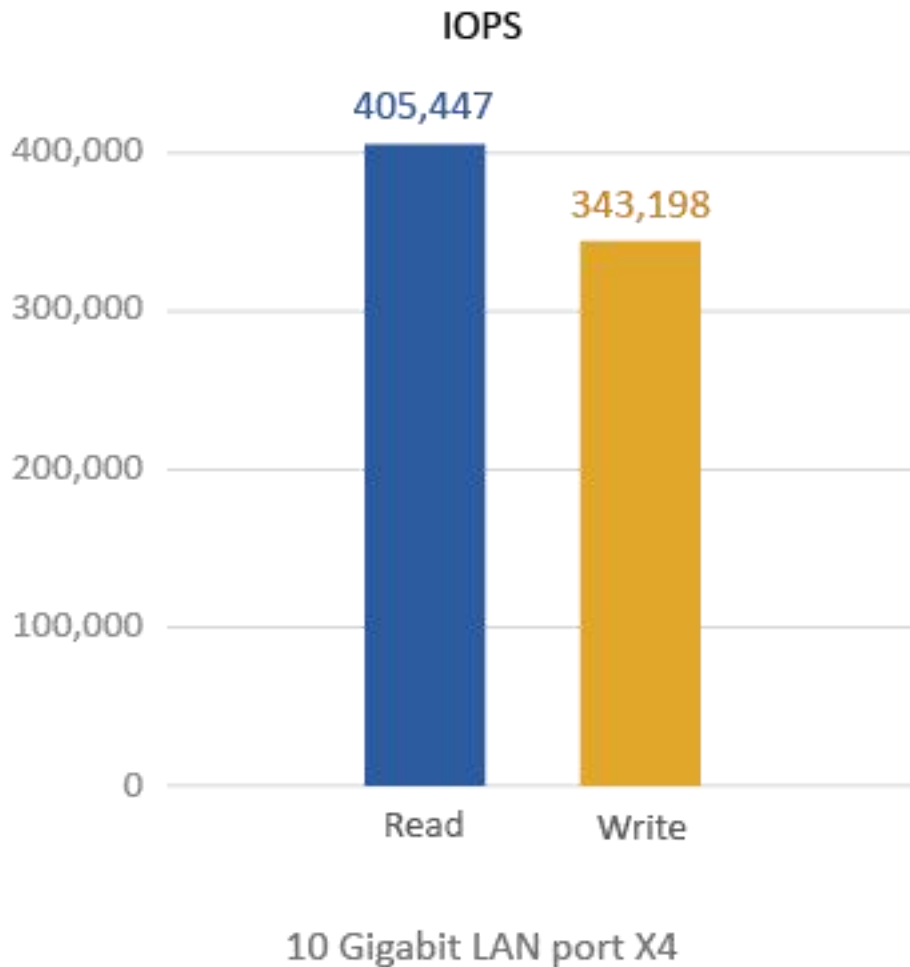

## Throughput

10 Gigabit LAN port X4

\*测试于 QNAP 实验室。数据会因实际环境而有所不同。

测试环境：4 Client PC configurations: Intel(R) Core(TM) i7-2600 CPU, 16GB

DDR3 RAM, Windows 7 professional 64-bit, Dual-port Intel X520 10GbE Server